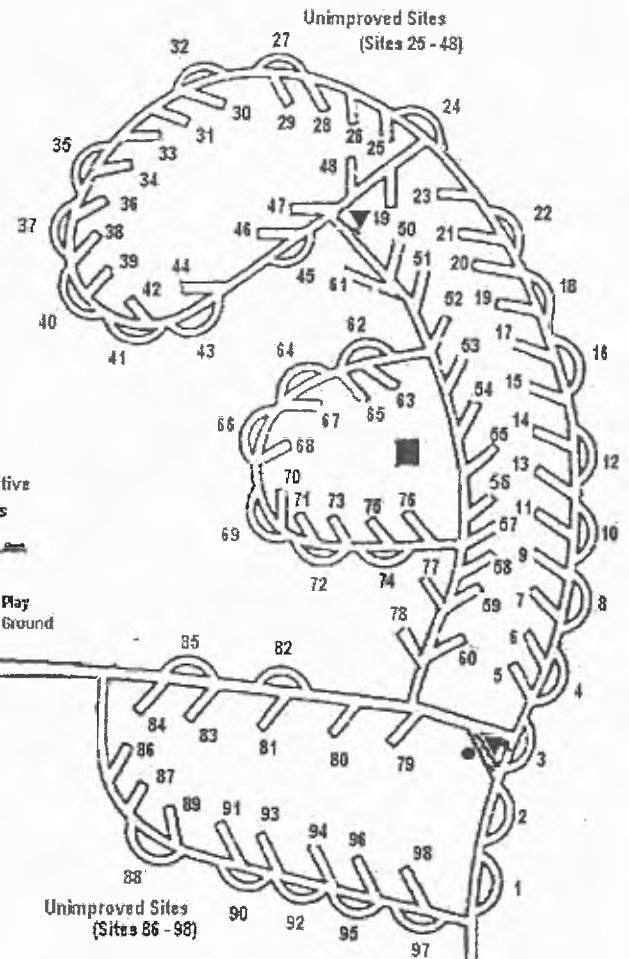

Lake Pontchartrain

**SOUTH CAMPGROUND
(SITES 99 - 143)**

Camp Host Site # 136

Dump Station = ●
 Bathhouse = ■
 Power & Water Hookups
 Indicated by position of the Site #
 Blue Dumpster = ▼

Primitive Sites
 Play Ground

Dump Station = ●
 Bathhouse = ■
 Power & Water Hookups
 Indicated by position of the Site #

To Cabins

To Picnic Area &
 Lake Pontchartrain

Visitor Center
 Old Sugar Mill

Nature Trail

**NORTH CAMPGROUND
(SITES 1 - 98)**
 Camp Host Site # 59