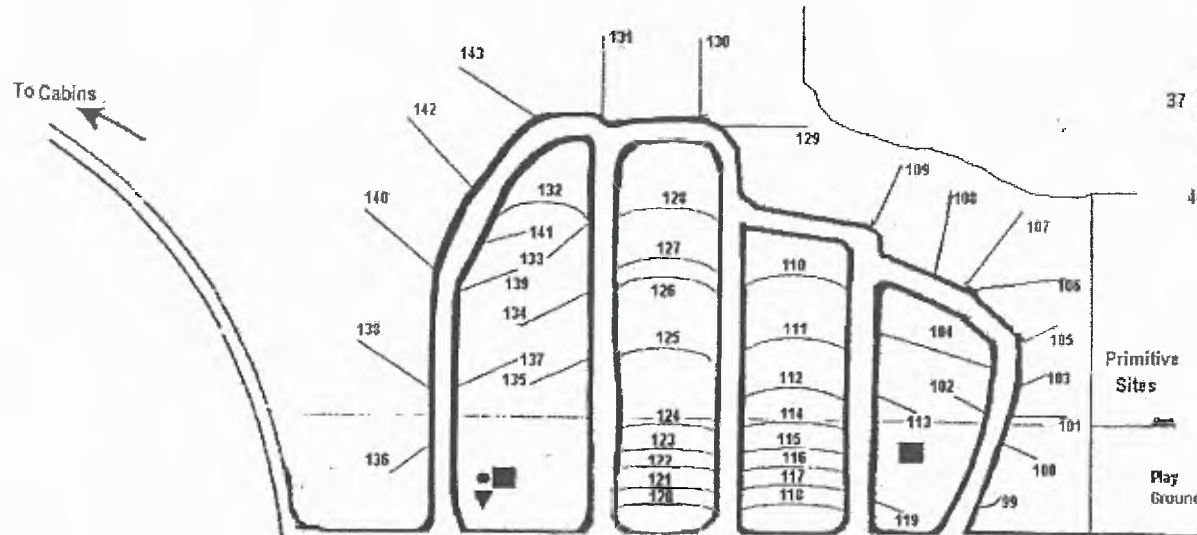

Lake Pontchartrain

**SOUTH CAMPGROUND
(SITES 99 - 143)**

Camp Host Site # 136

Dump Station = ●
 Bathhouse = ■
 Power & Water Hookups
 Indicated by position of the Site #
 Blue Dumpster = ▼

Primitive Sites
 Play Ground

Dump Station = ●
 Bathhouse = ■
 Power & Water Hookups
 Indicated by position of the Site #

To Cabins

To Picnic Area &
 Lake Pontchartrain

Visitor Center
 Old Sugar Mill

Nature Trail

**NORTH CAMPGROUND
(SITES 1 - 98)**
 Camp Host Site # 59